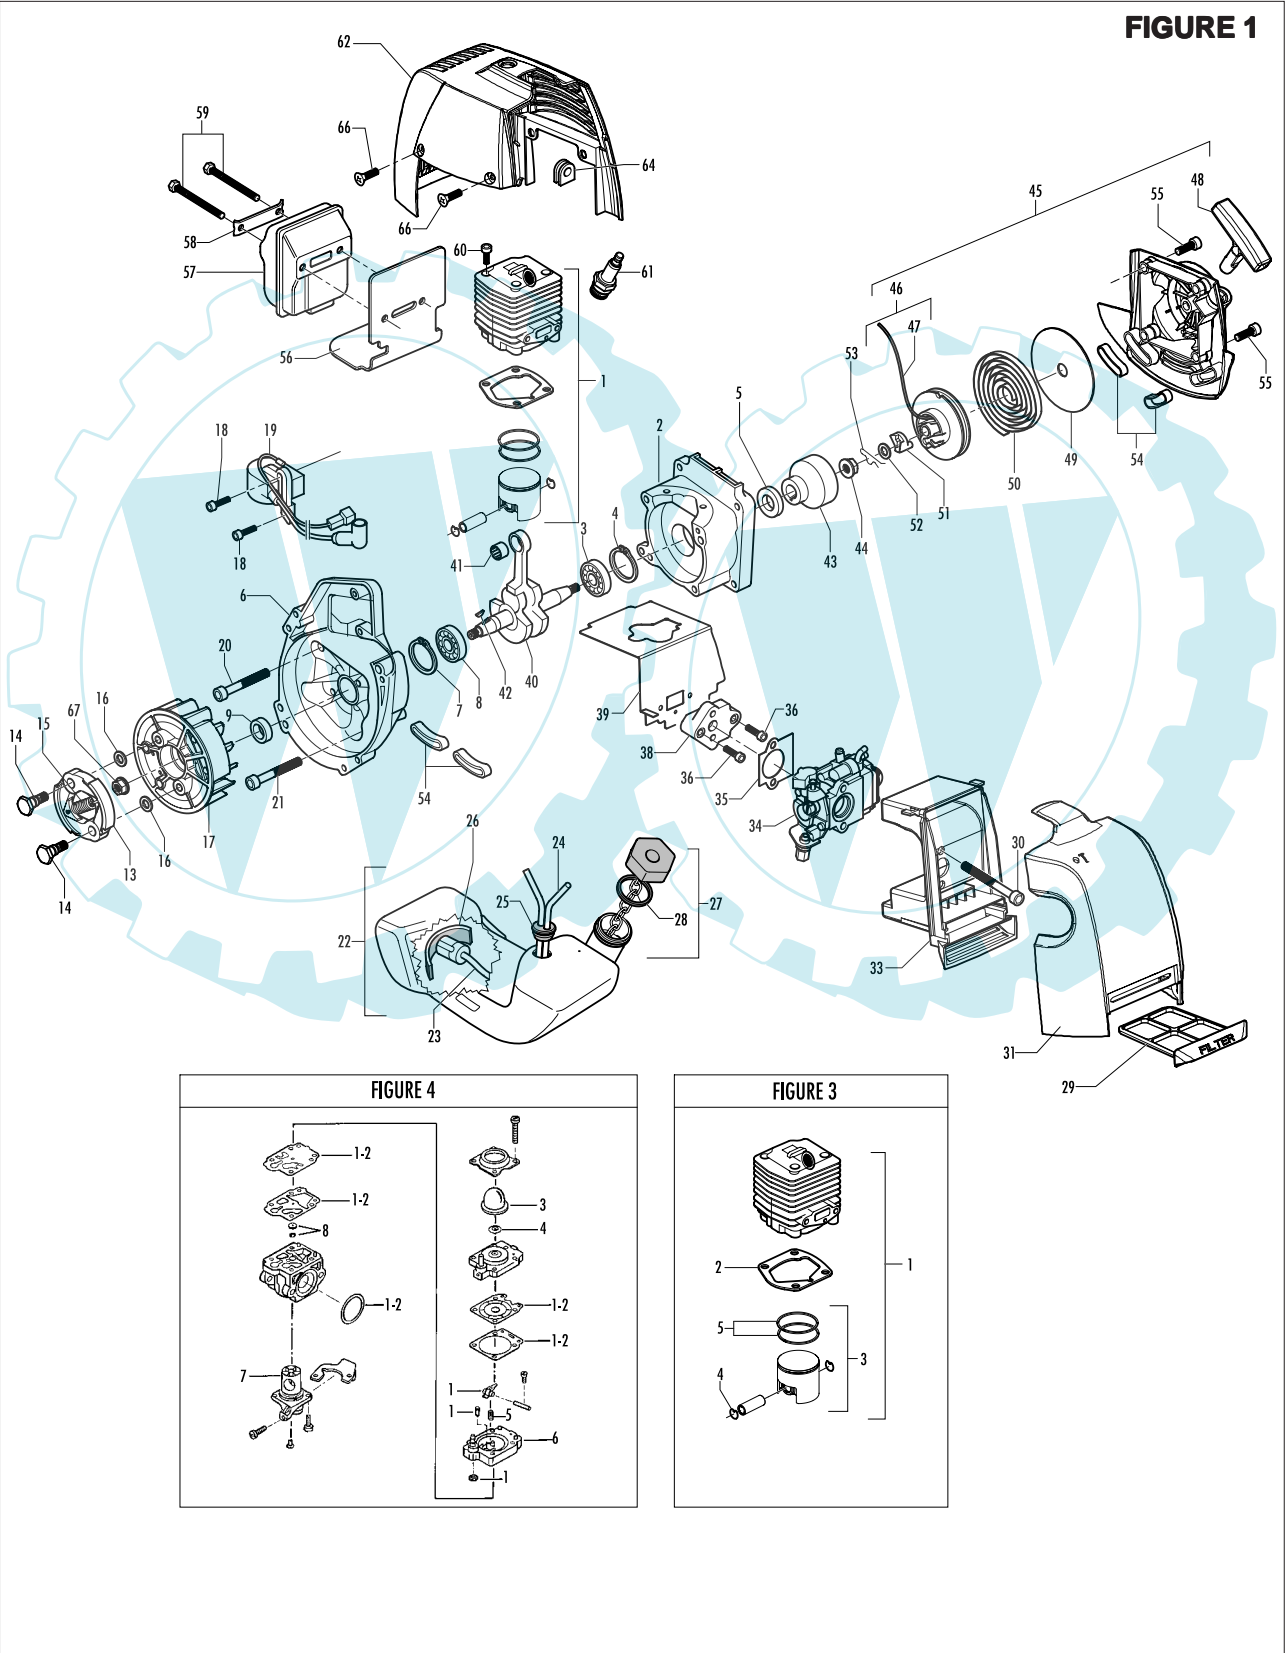

brand	MCCULLOCH

date	APR/03	SHEET 1/4

Model	Prefix
ELITE 3925	01

Product number
953900388