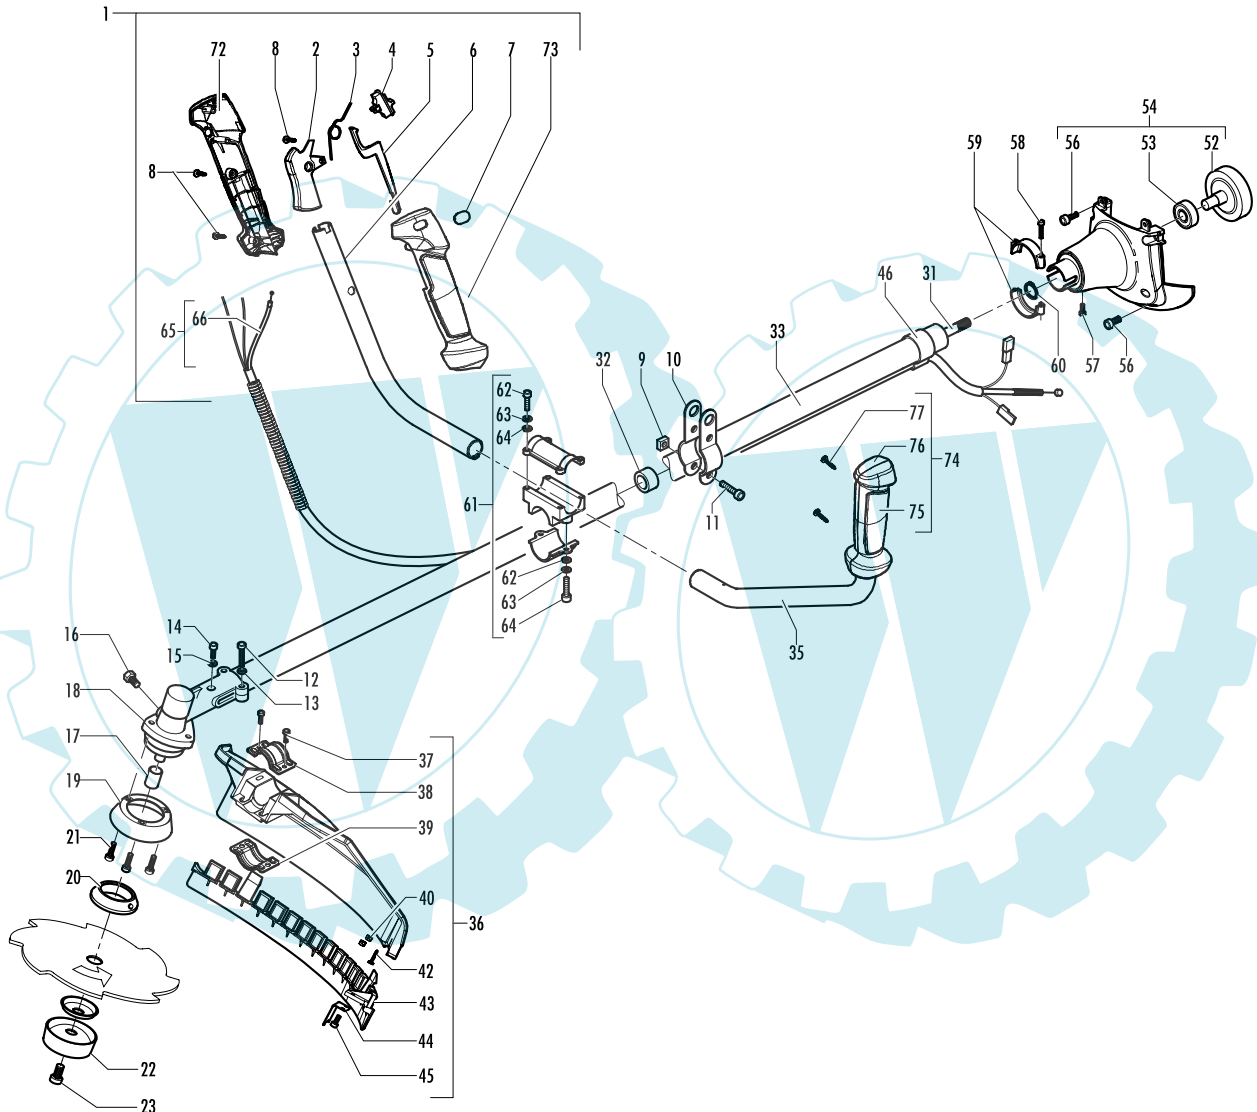

brand	MCCULLOCH

date	APR/03	SHEET 3/4

Model	Prefix
ELITE 3925	01

Product number
953900388

FIGURE 2