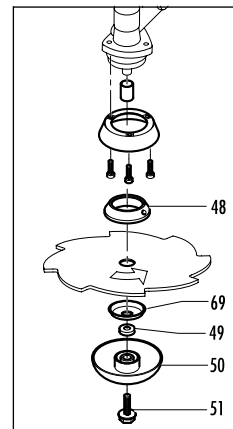

brand	MCCULLOCH

date	APR/03	SHEET 3/4

Model	Prefix
ELITE 3925	01

Product number
953900388

FIGURE 2