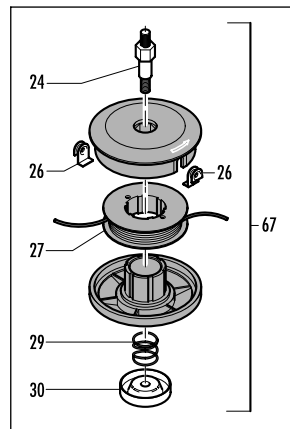

brand	MCCULLOCH

date	APR/03	SHEET 3/4

Model	Prefix
ELITE 3925	01

Product number
953900388

FIGURE 2