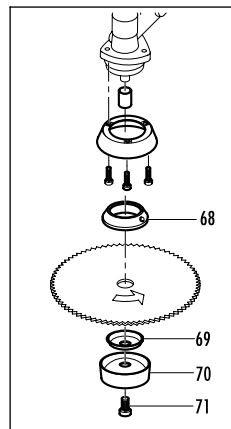

brand	MCCULLOCH

date	APR/03	SHEET 3/4

Model	Prefix
ELITE 3925	01

Product number
953900388

FIGURE 2